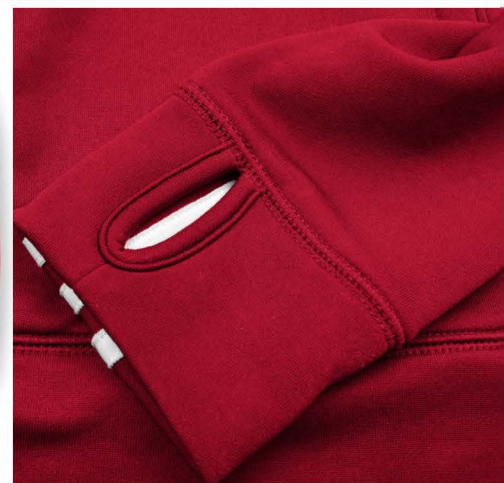

climalite

Retail

Booster Club

SLD
SPORTS LICENSED BY US & CA
REGULAR FIT

Additional available colorways:

049 Coll Black / White	COW Coll Navy / White	CYH Coll Royal / White	CP4 Coll Purple / White	LMW Maroon / White	CS3 Coll Burgundy / White	FTW Coll Green / White	DGT Dark White	OXW Onix / White	WHX White / Onix