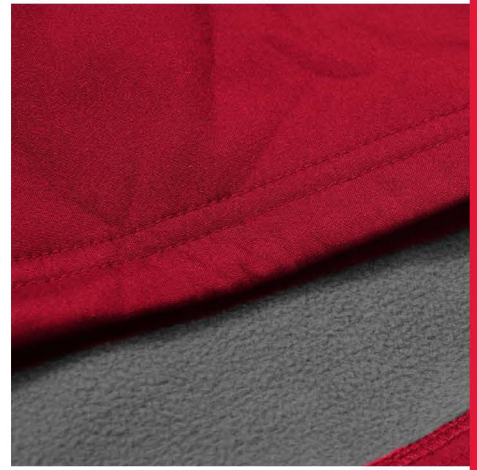

adidas Climawarm® Fielder's Choice Warm Jacket

Style # **6785**

- 100% Polyester Bonded Woven
- Mirco Fleece Lining
- 2 side seam pockets
- Rib collar and cuffs
- White embroidered adidas logo

Sizes: XS-2XL MSRP: **$100.00**

Sizes: 3XL, 4XLT MSRP: **$105.00**

Available: at once Redesign: Fall 2019