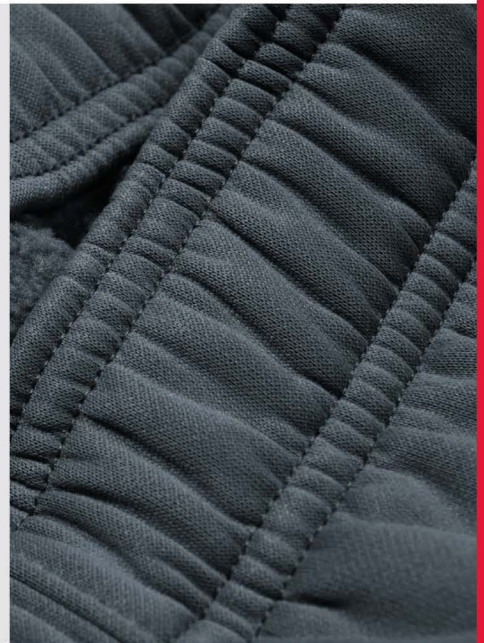

Additional available colorways:

URD Power Red	005 Black	CON Coll Navy
CLY Coll Royal	C2P Coll Purple	LM6 Maroon
BGY Coll Burgundy	FGN Coll Green	A25 Dark Green
	MCF Medium Grey Heather	DCF Dark Grey Heather