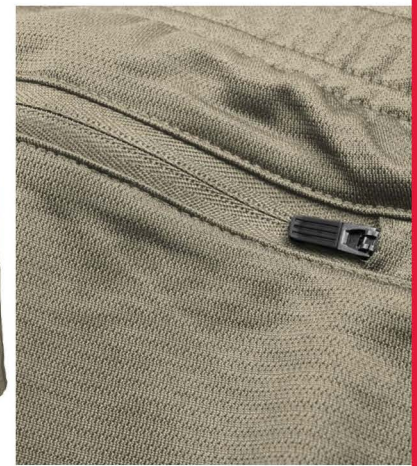

adidas Climalite® Select Women's Pocket Short

Style # **298P**

- 100% Polyester Pique
- Contrast dazzle stripes
- Side-seam pockets
- Zippered back pocket
- White embroidered adidas logo
- Inseam: 6" Size M

Sizes: S-2XL MSRP: **$35.00**

Available: at once
Redesign: Fall 2016