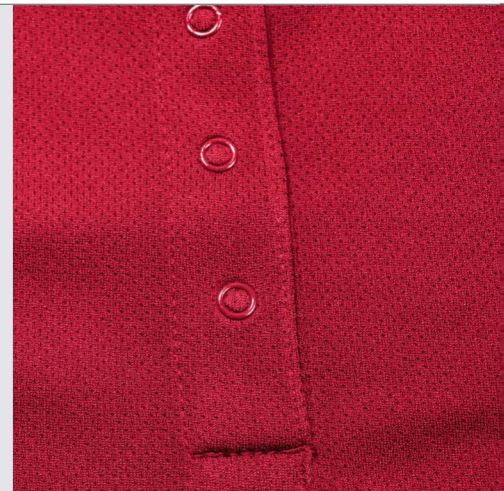

climaproof

Retail

Booster Club

SLD
SPORTS LICENSED BY US & CA
REGULAR FIT

Additional available colorways:

049 Coll Black / White	COW Coll Navy / White	CYH Coll Royal / White	CP4 Coll Purple / White	LMW Maroon / White	CS3 Coll Burgundy / White	FTW Coll Green / White	C1W Coll Orange / White	OXW Onix / White	SSH Sand / White	WHX White / Onix