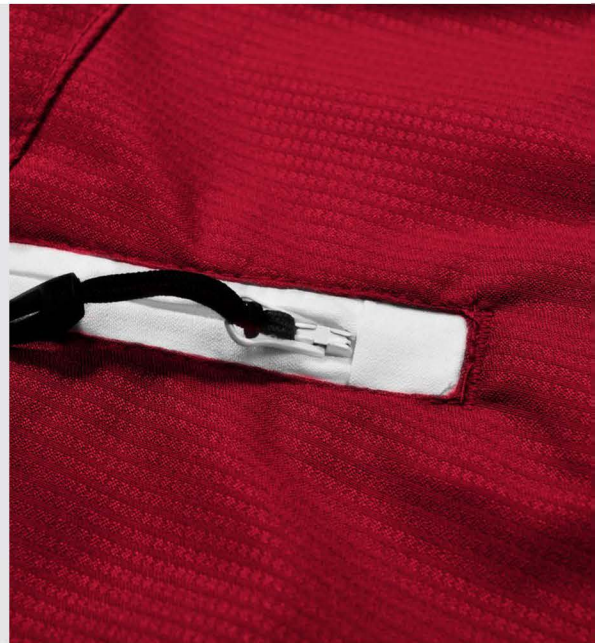

adidas Climaproof® Shockwave Woven Pant

Style # **343P**

- 100% Woven Polyester
- Contrast zippered accessory pocket on right leg
- Contrast zippers at cuffs
- Water resistant
- Contrast embroidered adidas logo
- Inseam: 32" Size L
  34" Size LT

Sizes: S-2XL MSRP: **$65.00**

Sizes: 3XL, LT-4XLT MSRP: **$70.00**

Available: at once Redesign: **Fall 2016**

URW
Power
Red /
White