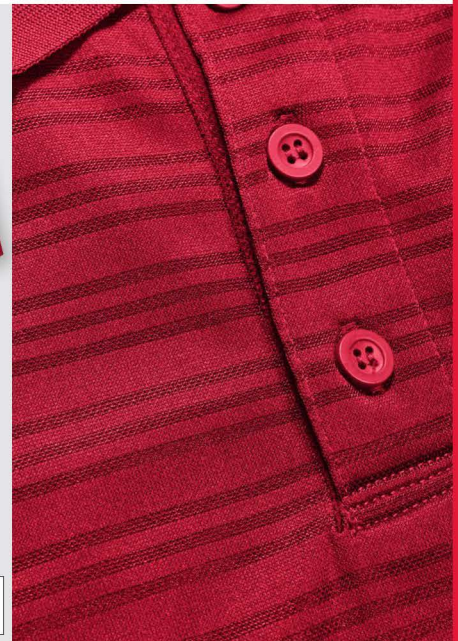

**adidas Climalite® Select Pocket Short**

Style # **111P**

- 100% Polyester Pique
- Contrast dazzle stripes
- Side-seam pockets
- Zippered back pocket
- White embroidered adidas logo
- Inseam: 9" Size L