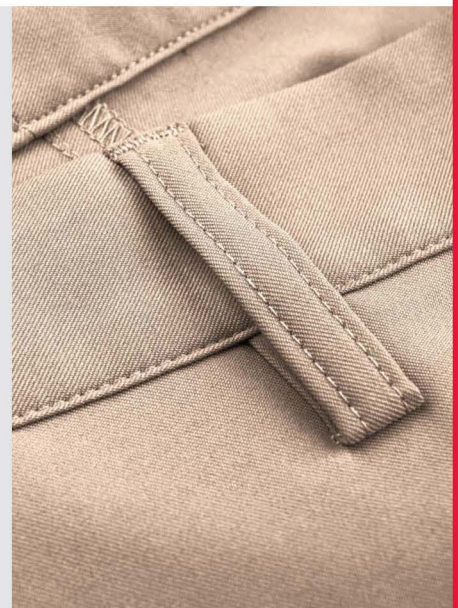

Available: at once

Redesign: no end date

Additional available colorways:

**049**  
Black /  
Ecrú

**KEM**  
Khaki /  
Ecrú

SIDELINE

Spring / Summer 2016

ADIDASTEAMUS