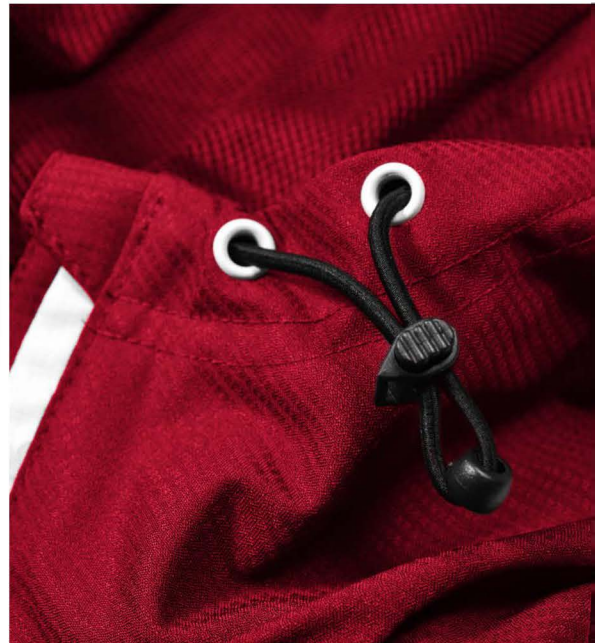

adidas Climaproof® Shockwave Woven Full Zip Jacket

Style # **6816**

- 100% Woven Polyester
- Adjustable hood and cuffs
- Contrast zipper and 'Band of Power' embellishment zone
- Zippered pockets
- Water resistant
- Contrast embroidered adidas logo

Sizes: S-2XL MSRP: **$75.00**

Sizes: 3XL, LT-4XLT MSRP: **$80.00**

Available: at once Redesign: **Fall 2016**

URW
Power
Red /
White