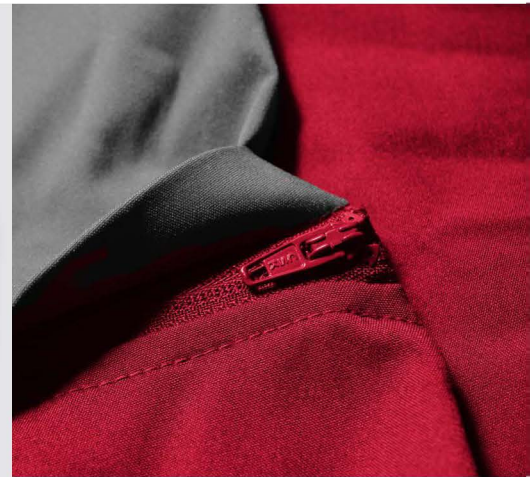

adidas Climalite® Fielder's Choice Convertible Jacket

Style # **6784**

- 100% Polyester Tricot
- Removable Sleeves
- Side zipper
- White embroidered adidas logo

Sizes: XS-2XL MSRP: **$70.00**

Sizes: 3XL, 4XLT MSRP: **$75.00**

Available: at once Redesign: Spring 2019