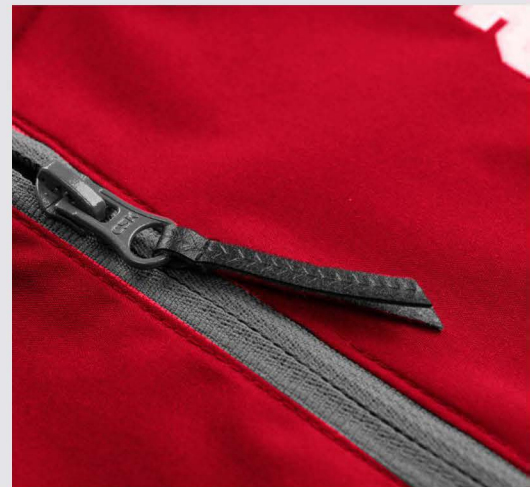

Available: at once Redesign: Spring 2019

**PRX**  
Power Red /  
Onix

Easily convert this jacket from long sleeve to shortsleeve with one simple step.

Additional available colorways:

<b>BKX</b> Black / Onix	<b>CNX</b> Coll Navy / Onix	<b>CYX</b> Coll Royal / Onix	<b>MRX</b> Maroon / Onix
<b>CPX</b> Coll Purple / Onix	<b>CBX</b> Coll Burgundy / Onix	<b>CGX</b> Coll Green / Onix	<b>DGX</b> Dark Green / Onix
			<b>OXX</b> Onix / Onix