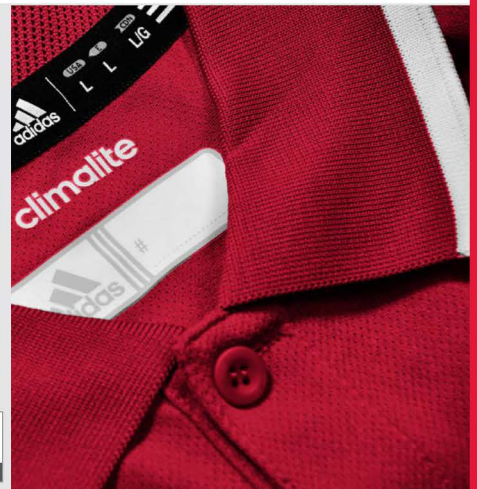

adidas Climalite® Shockwave Sideline Polo

Style # **1873**

- 100% Polyester Flat Back Mesh
- Flatlock seams
- Contrast 'Band Of Power' embellishment zone
- Full rib-knit collar with integrated jacquard mesh and contrast tipping along edge
- Contrast embroidered adidas logo

Sizes: S-2XL MSRP: **$50.00**

Sizes: 3XL-4XLT MSRP: **$55.00**

Available: at once Redesign: Fall 2016