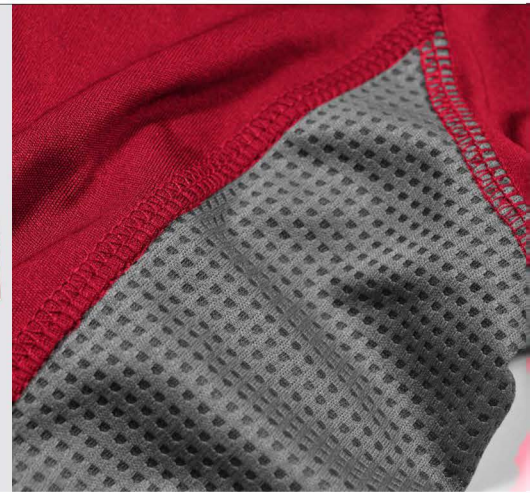

adidas Climalite® Fielder's Choice 3/4 Sleeve Henley

Style # **4882**

- 100% Polyester Interlock
- Swiss double pique mesh insert
- 3/4 Sleeve
- Articulated v-neck design
- White heat transfer adidas logo

Sizes: XS-2XL MSRP: **$38.00**

Sizes: 3XL, 4XLT MSRP: **$43.00**

Available: at once Redesign: Fall 2019