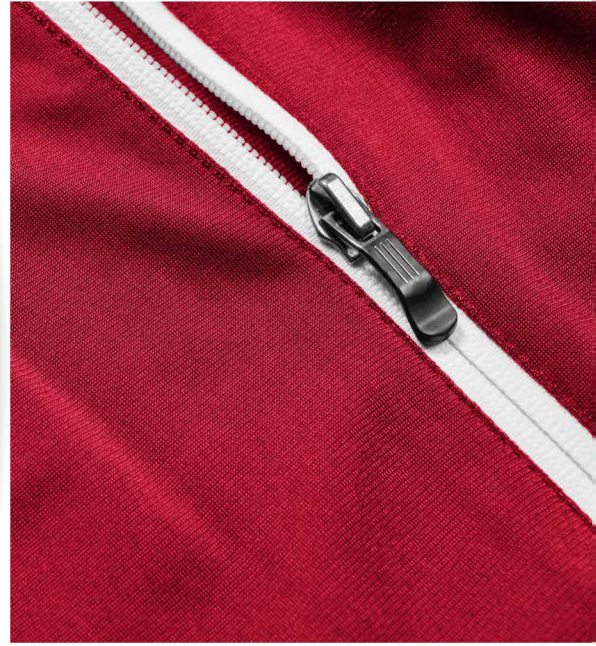

adidas Climalite® Select Jacket

Style # **6916**

- 100% Polyester Tricot
- Contrast 3-Stripes and flatlock stitching
- Zippered pockets
- White embroidered adidas logo

Sizes: S-2XL MSRP: **$60.00**

Sizes: 3XL, 4XLT MSRP: **$65.00**

Available: at once Redesign: **Fall 2016**

climalite **SLD**
RELAXED FIT

URW
Power
Red /
White