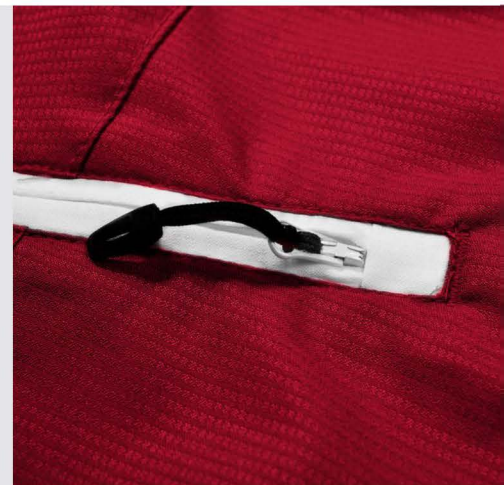

climaproof

Player Pack

Booster Club

SLD
SPORTS LICENSED BY US & CA
REGULAR FIT

Additional available colorways:

049 Coll Black / White	COW Coll Navy / White	CYH Coll Royal / White	CP4 Coll Purple / White	LMW Maroon / White	CS3 Coll Burgundy / White	FTW Coll Green / White	LDW Lead / White	WHX White / Onix