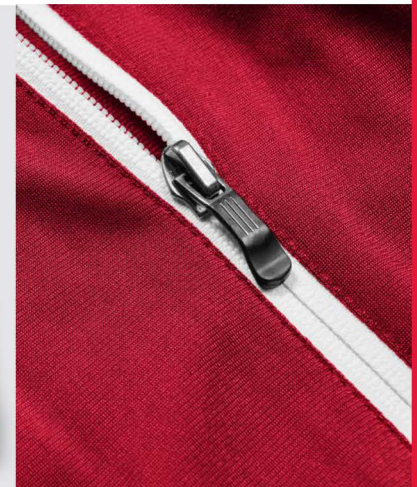

adidas Climalite® Select Women's Full-Zip Jacket

Style # **6915**

- 100% Polyester Tricot
- Contrast 3-Stripes and flatlock stitching
- Zippered pockets
- White embroidered adidas logo

Sizes: XS-2XL
MSRP: **$60.00**

Available: at once
Redesign: Fall 2016

URW
Power Red / White