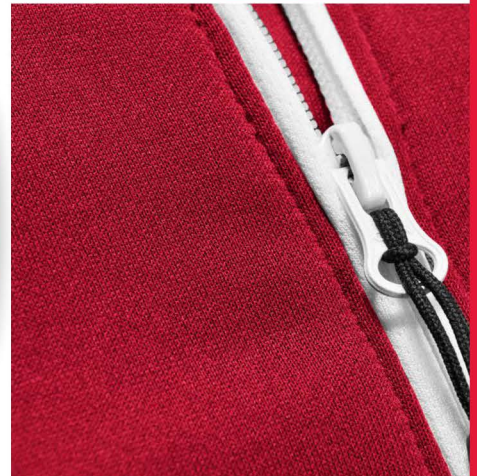

adidas Climalite® Shockwave Long Sleeve 1/4 Zip

Style # **6813**

- 100% French Terry Polyester
- Flatlock seams
- Contrast 'Band Of Power' embellishment zone
- Contrast binding around collar
- Breathable mesh on interior of collar
- Contrast embroidered adidas logo

Sizes: XS-2XL MSRP: **$65.00**

Sizes: 3XL-4XLT MSRP: **$70.00**

Available: at once Redesign: Fall 2016