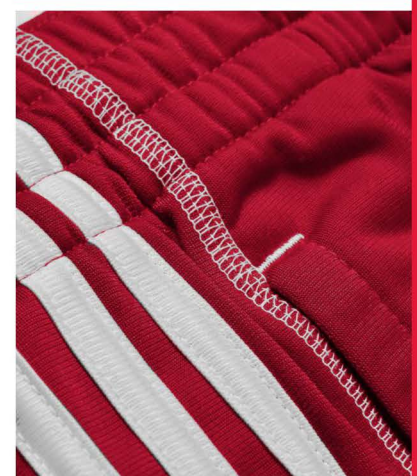

Sizes: XS-2XL  
MSRP: **\$50.00**

Available: at once  
Redesign: Fall 2016

**URW**  
Power Red / White

**climalite** Player Pack **SLD** RELAXED FIT

Additional available colorways:

<b>049</b> Black / White	<b>00W</b> Coll Navy / White	<b>LDW</b> Lead / White
-----------------------------	---------------------------------	----------------------------