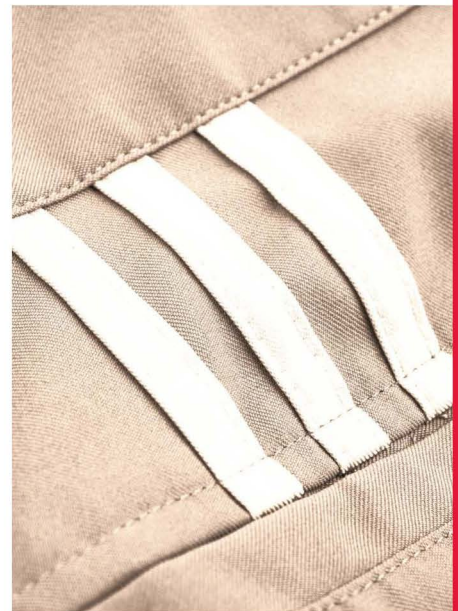

## Climalite® Short

style# **175P**

- 100% Polyester
- Cool Max Stretch Woven
- Flat front, belt loops
- Contrast 3-Stripes
- Inseam: 11" Size L

Sizes: 32"-46"

MSRP: **\$65.00**

Sizes: 48"-56"

MSRP: **\$70.00**