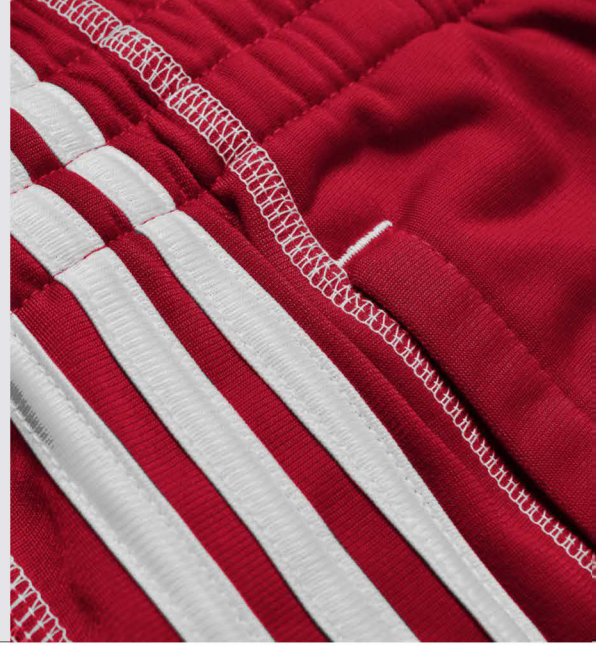

adidas Climalite® Select Pant

Style # **112P**

- 100% Polyester Tricot
- Contrast 3-Stripes and flatlock stitching
- Zippered leg openings
- White embroidered adidas logo
- Inseam: 32" Size L

Sizes: S-2XL MSRP: **$50.00**

Sizes: 3XL, 4XLT MSRP: **$55.00**

Available: at once Redesign: **Fall 2016**

climalite **SLD**
RELAXED FIT

URW
Power
Red /
White