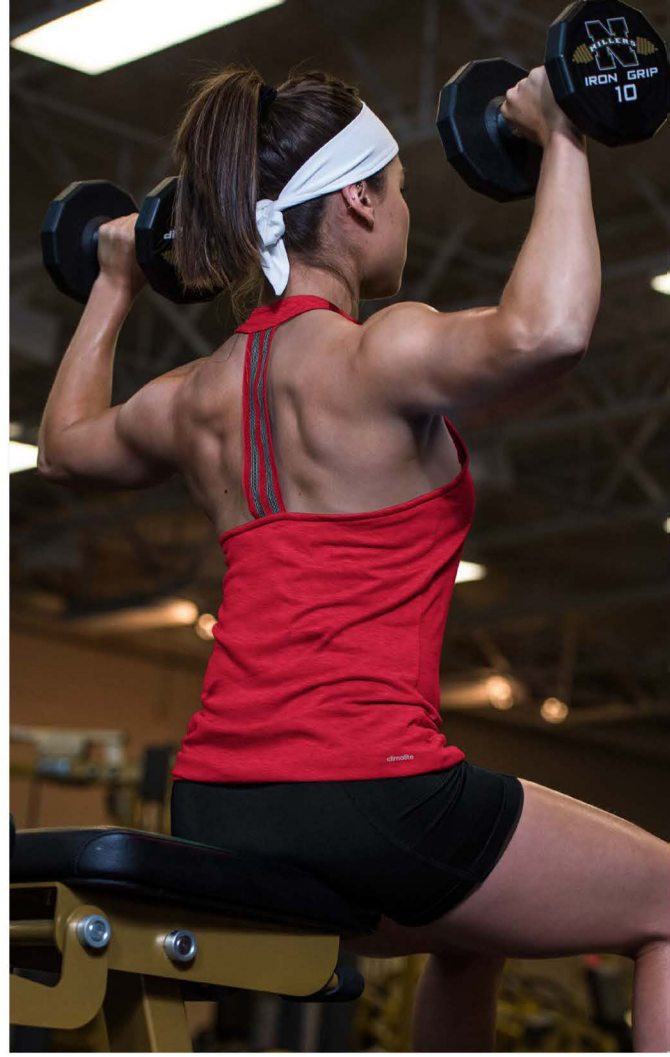

adidas

TRAINING

**adidas Climalite® Ultimate Sleeveless Tee**

Style # **4880**

- 100% Single Jersey Polyester
- Lightweight cotton hand
- Moisture wicking and odor resistant
- Matte silver heat transfer climalite® logo back right hem
- Matte silver heat transfer adidas logo
- adidas logo graphic: RGS7ADD