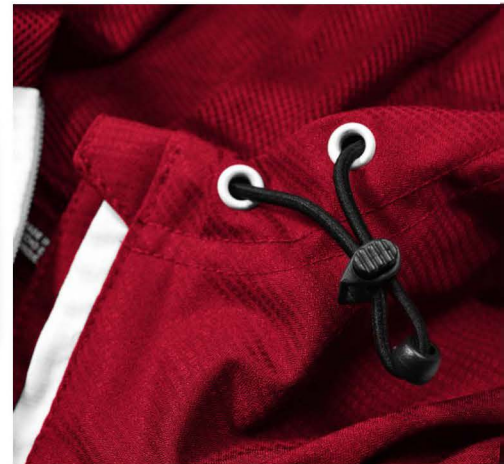

climaproof

Retail

Booster Club

Player Pack

SLD
SPORTS LICENSED BY US & CA
REGULAR FIT

Additional available colorways:

049 Coll Black / White	COW Coll Navy / White	CYH Coll Royal / White	CP4 Coll Purple / White	LMW Maroon / White	CS3 Coll Burgundy / White	FTW Coll Green / White	OXW Onix / White	WHX White / Onix