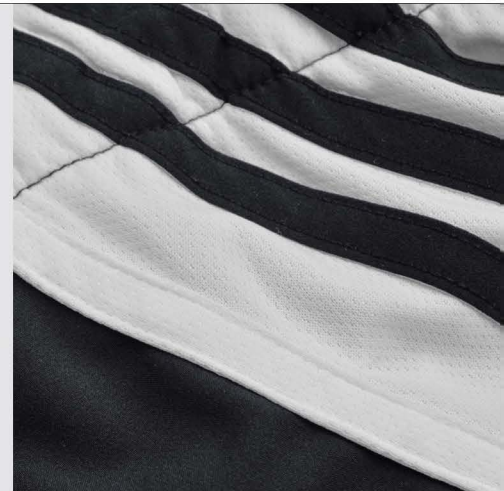

adidas Climalite® Ultimate Women's Woven Short

Style # **567P**

- 100% Woven Polyester
- Polyester pique side inserts
- Smooth drawcord
- Internal brief liner
- Matte silver heat transfer climalite® logo back right hip
- Matte silver Heat transfer adidas logo
- Inseam: 3" Size M

Sizes: XS-2XL MSRP: **$28.00**

Available: at once Redesign: Fall 2016

climalite Retail

SLD
SPORTS LICENSED DIVISION