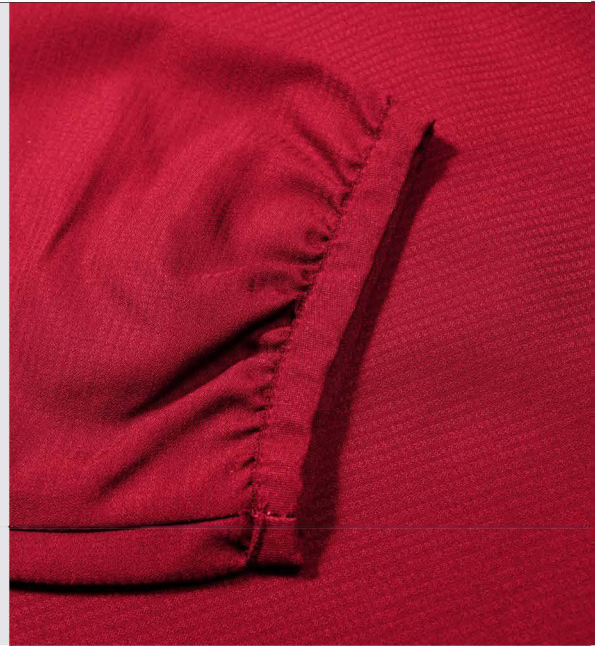

adidas Climaproof® Shockwave Woven 1/4 Zip Jacket

Style # **6815**

- 100% Woven Polyester
- Contrast zipper and 'Band of Power' embellishment zone
- Zippered pockets
- Side zipper
- Water resistant
- Contrast embroidered adidas logo

Sizes: XS-2XL MSRP: **$70.00**

Sizes: 3XL-4XLT MSRP: **$75.00**

Available: at once Redesign: **Fall 2016**

URW
Power
Red /
White