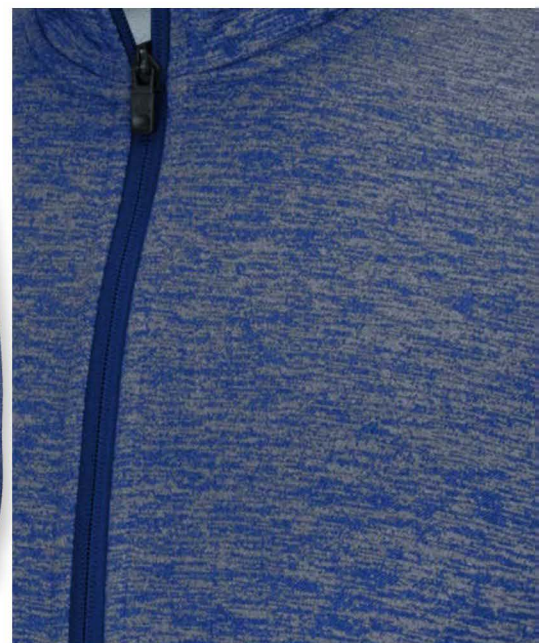

adidas Climawarm® Team Issue 1/4 Zip

Style # **460F**

- 100% Polyester Tech Fleece
- Rib collar and cuffs
- Contrast Onix collar facing liner
- Matte silver heat transfer climalite® logo back right hem
- White embroidered adidas logo

Sizes: XS-2XL MSRP: **$60.00**

Sizes: 3XL, 4XLT MSRP: **$65.00**

Available: at once Redesign: Fall 2018

climawarm *Retail* *Booster Club* **SLD** SPORTS LICENSED DIVISION
REGULAR FIT

Additional available colorways:

PDM Power Red Heathered	BHT Black Heathered	CNH Coll Navy Heathered
CEM Coll Purple Heathered	DRM Maroon Heathered	C6M Coll Burgundy Heathered
C2M Coll Green Heathered	DEH Dark Green Heathered	DCF Dark Grey Heathered

CLH
Coll Royal
Heathered